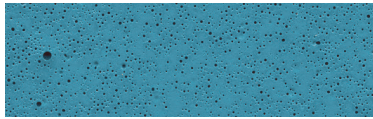

fastop

concrete
flooring
by hâpax

hâpax

black

dark gray

light gray

blue

neutral

red